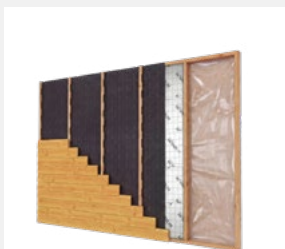

Isolatie

Wandisolatie

De isolatie wordt per meter geleverd, inclusief ventilatielatten en folies. Let op: alleen losse isolatie, geen module of regelwerk.

Thermische wandisolatie

Hoogte: 2,20m

PIR: 60mm

RD: 2,72

93.0116 per m1